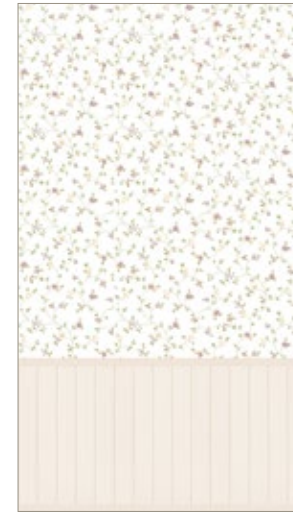

# WALLPANEL EDITION

No. 39810-1  
159cm x 280cm

No. 39811-1  
159cm x 280cm

No. 39812-1  
159cm x 280cm

No. 39805-1  
159cm x 280cm

No. 39805-2  
159cm x 280cm

Ansetzbar | repeatable | raccordable