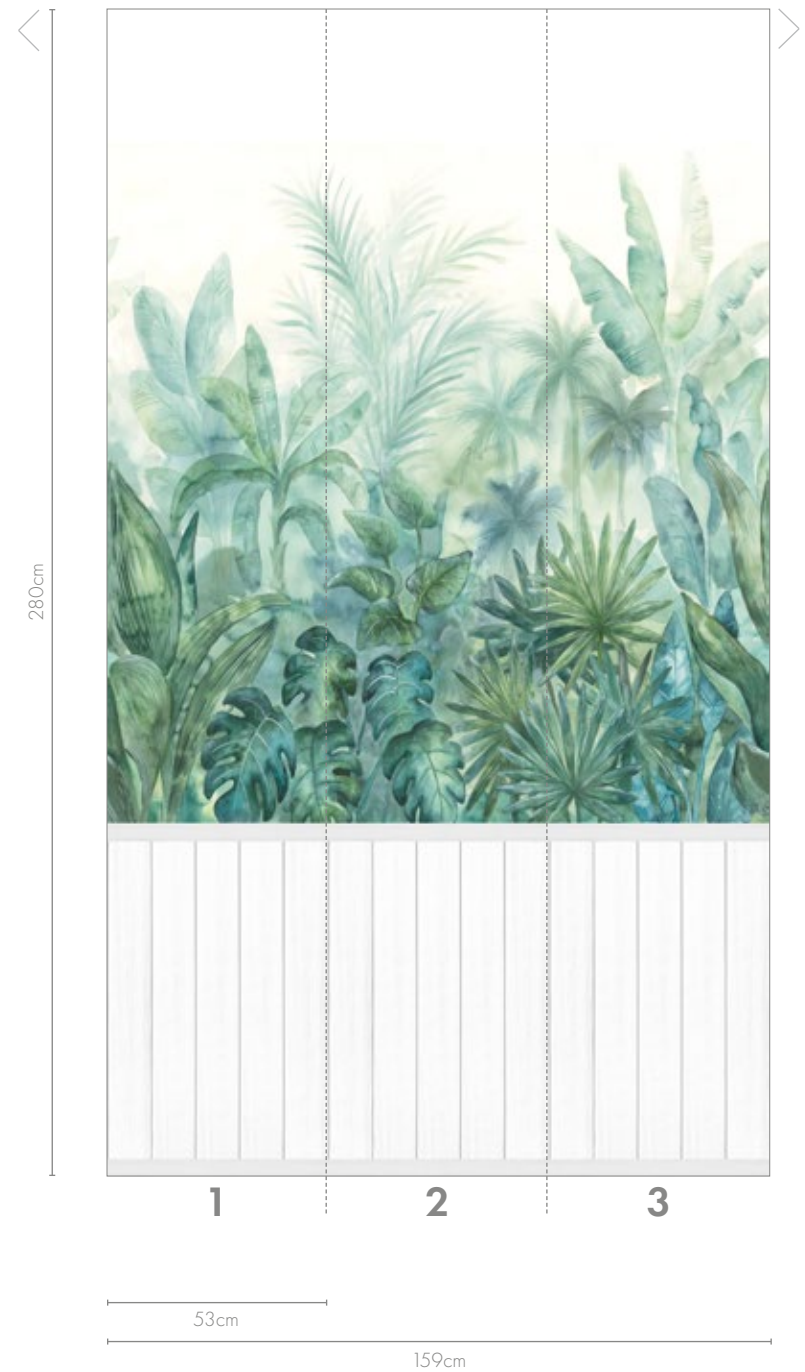

Ansetzbar | repeatable | raccordable

WALLPANEL modern classic

Kreieren Sie mit den zarten und kräftigen Grüntönen eine erfrischende und botanische Atmosphäre in Ihrem Zuhause.

39810-1

Format | size | taille: 159cm x 280cm
Bahnen | panels | panneaux: 3

Vliestapete | non-woven wallcoverings | intissé